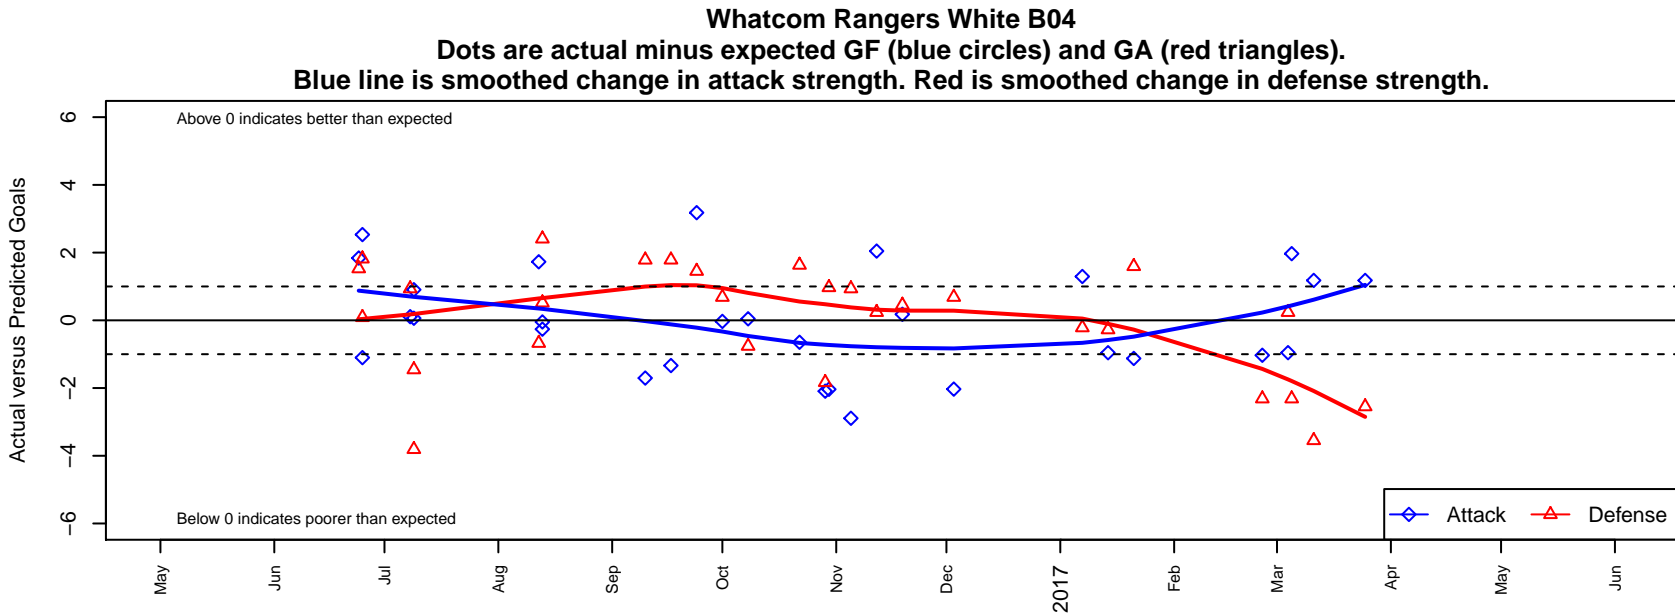

Whatcom Rangers White B04

Whatcom FC Rangers
 Bellingham, WA
 B04 total strength=626
 attack=0.83 defense=0.36
 fall league = NPSL Div 3 (04) U13
 spr league = Spr NPSL (04) Div 3 U13
 notes= Cooley 2016

**attack and defense variance (black dot)
relative to other teams
and top 10 in region**

**attack and defense rating
relative to others at age
and all opponents in last 13 months**

Performance relative to 13 month average