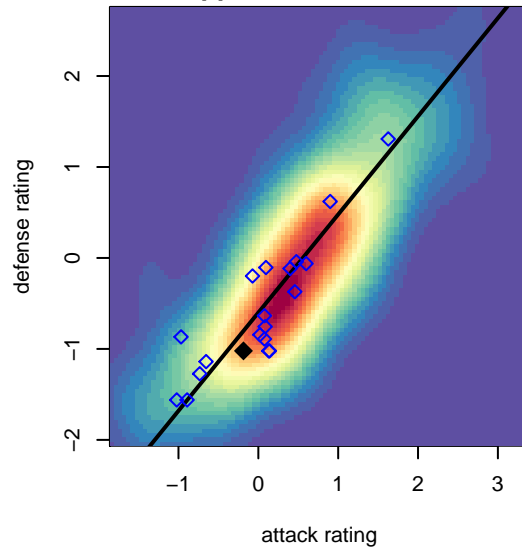

Whatcom Rangers White B04

Whatcom FC Rangers
 Bellingham, WA
 B04 total strength=626
 attack=0.83 defense=0.36
 fall league = NPSL Div 3 (04) U13
 spr league = Spr NPSL (04) Div 3 U13
 notes= Cooley 2016

**attack and defense variance (black dot)
relative to other teams
and top 10 in region**

**attack and defense rating
relative to others at age
and all opponents in last 13 months**

Performance relative to 13 month average