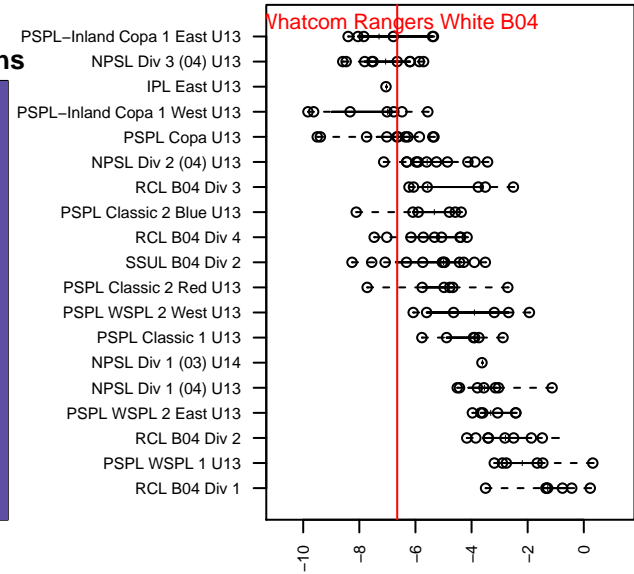

Whatcom Rangers White B04

Whatcom FC Rangers
 Bellingham, WA
 B04 total strength=626
 attack=0.83 defense=0.36
 fall league = NPSL Div 3 (04) U13
 spr league = Spr NPSL (04) Div 3 U13
 notes= Cooley 2016

alt names used:
 30 WFC Rangers B04 White
 Whatcom FC Rangers B04 White
 14 Rangers U13 White – Coach Cooley
 Rangers White Cooley
 Whatcom FC Rangers – BU04 White
 Whatcom FC Rangers B04 White

Venues played:
 2016 Baker Blast COPA U13
 2016 Seattle United Cup BU13 Silver
 2016 Pacific Coast Challenge U13
 2016 NPSL Division 3 (04) U13
 2016 Founders Cup B04 Div A
 2016 Spr NPSL (04) Division 3 U13

**attack and defense variance (black dot)
relative to other teams
and top 10 in region**

**attack and defense rating
relative to others at age
and all opponents in last 13 months**

Performance relative to 13 month average