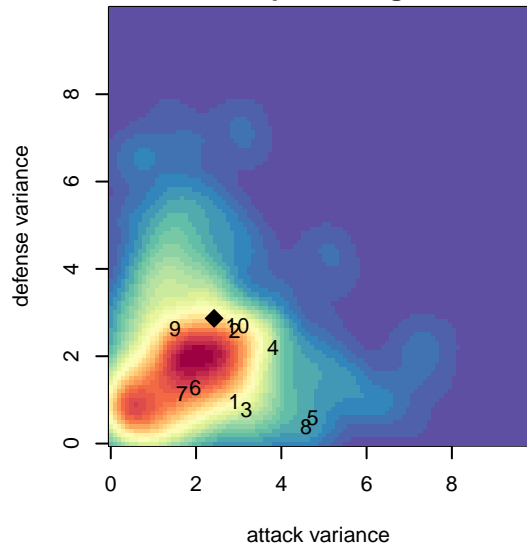

Whatcom Rangers White B04

Whatcom FC Rangers
 Bellingham, WA
 B04 total strength=626
 attack=0.83 defense=0.36
 fall league = NPSL Div 3 (04) U13
 spr league = Spr NPSL (04) Div 3 U13
 notes= Cooley 2016

**attack and defense variance (black dot)
relative to other teams
and top 10 in region**

**attack and defense rating
relative to others at age
and all opponents in last 13 months**

Performance relative to 13 month average